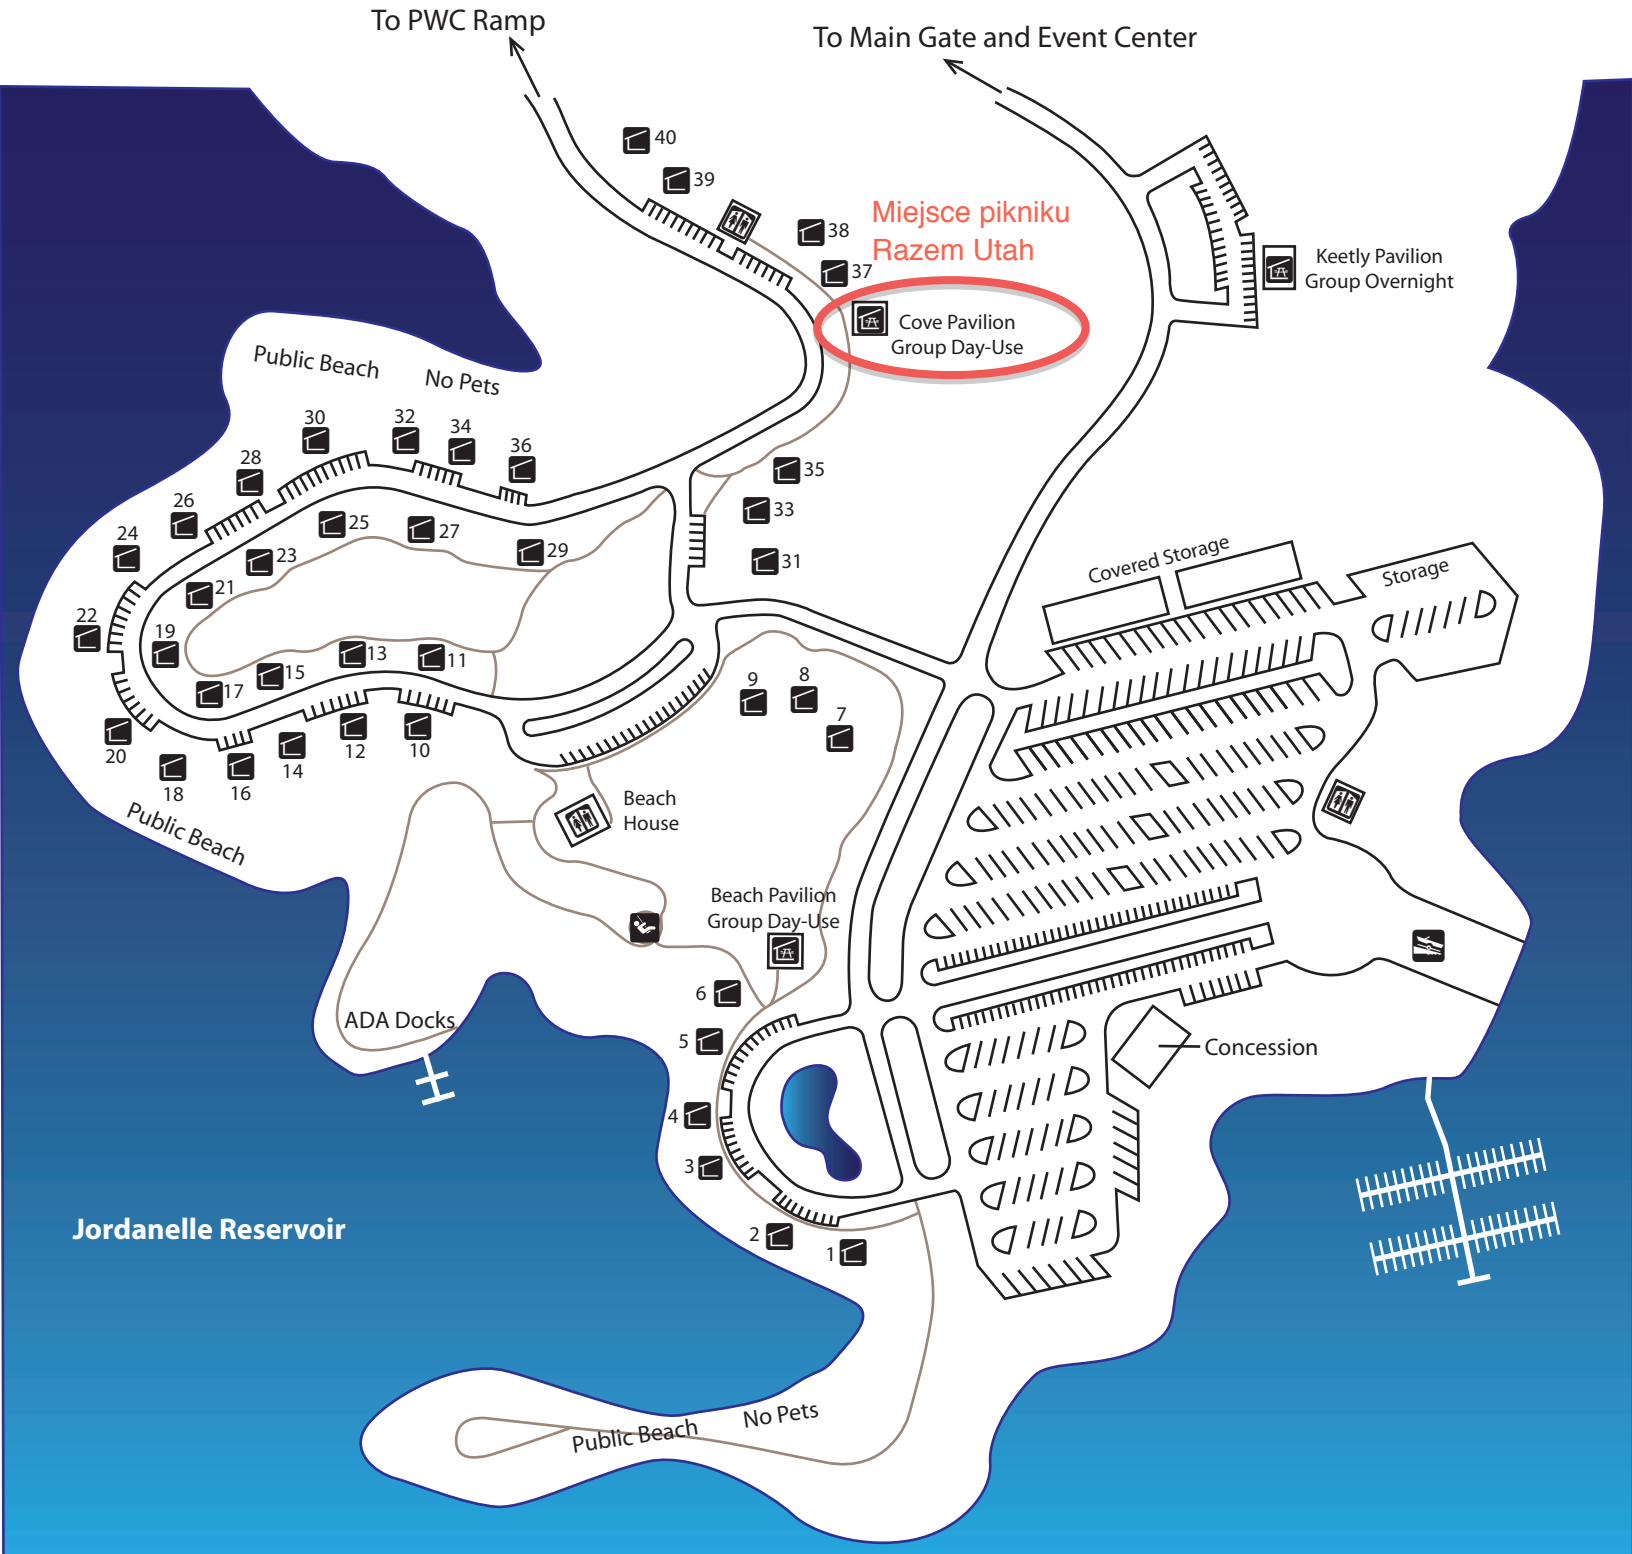

Jordanelle State Park - Hailstone Day-Use

Day-Use Shelter	Restrooms	Boat Ramp
Group Pavilion	Playground	

Jordanelle Reservoir